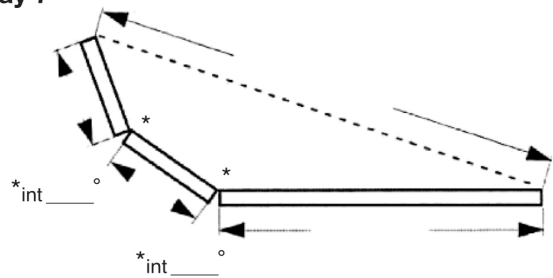

Bow Bay Pole
 160° - 175°
 Jacking Kit

Small Bay Pole
 136° - 170°
 Jacking Kit

Large Bay Pole
 120° - 135°
 Jacking Kit

Extra Large Pole
 90° EXT - 90° INT
 Jacking Kit

CILL TYPE

85mm

150mm

165mm

180mm

Reinf Cill

Cill Horn + mm

ALL DIMENSIONS TO INSIDE FACE OF FRAME - ALL ANGLES TO BE INTERNAL

Bay 1

Bay 5

Bay 2

Bay 6

Bay 3

Bay 7

Bay 4

Bay 8

Note: Please ensure that all information and INTERNAL DIMENSIONS are provided, this will ensure orders are processed without delay. Details of the Windows/Doors that go with this bay plan must be entered on our official order form.