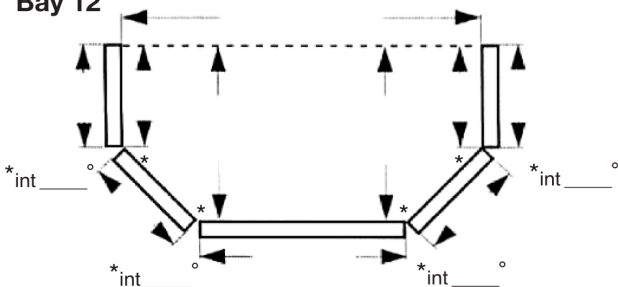

Bow Bay Pole
 160° - 175°
 Jacking Kit

Small Bay Pole
 136° - 170°
 Jacking Kit

Large Bay Pole
 120° - 135°
 Jacking Kit

Extra Large Pole
 90° EXT - 90° INT
 Jacking Kit

CILL TYPE

85mm

150mm

165mm

180mm

Reinf Cill

Cill Horn + mm

ALL DIMENSIONS TO INSIDE FACE OF FRAME - ALL ANGLES TO BE INTERNAL

Bay 9

Bay 13

Bay 10

Bay 14

Bay 11

Bay 15 - Plant-on Bay

Bay 12

Bay 16 - Plant-on Bay

Note: Please ensure that all information and INTERNAL DIMENSIONS are provided, this will ensure orders are processed without delay. Details of the Windows/Doors that go with this bay plan must be entered on our official order form.