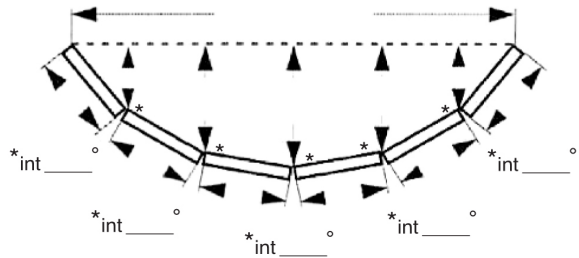

Bow Bay Pole
 160° - 175°
 Jacking Kit

Small Bay Pole
 136° - 170°
 Jacking Kit

Large Bay Pole
 120° - 135°
 Jacking Kit

Extra Large Pole
 90° EXT - 90° INT
 Jacking Kit

CILL TYPE

85mm

150mm

165mm

180mm

Reinf Cill

Cill Horn + mm

ALL DIMENSIONS TO INSIDE FACE OF FRAME - ALL ANGLES TO BE INTERNAL

Bay 9

Bay 13

Bay 10

Bay 14

Bay 11

Bay 15 - Plant-on Bay

Bay 12

Bay 16 - Plant-on Bay

Note: Please ensure that all information and INTERNAL DIMENSIONS are provided, this will ensure orders are processed without delay. Details of the Windows/Doors that go with this bay plan must be entered on our official order form.