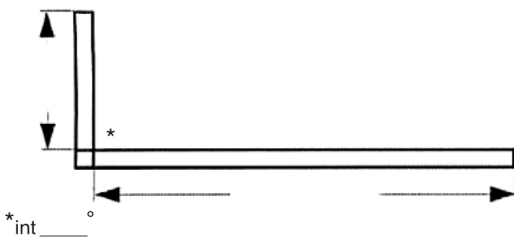

Bow Bay Pole
 160° - 175°
 Jacking Kit

Small Bay Pole
 136° - 170°
 Jacking Kit

Large Bay Pole
 120° - 135°
 Jacking Kit

Extra Large Pole
 90° EXT - 90° INT
 Jacking Kit

CILL TYPE

85mm

150mm

165mm

180mm

Reinf Cill

Cill Horn + mm

ALL DIMENSIONS TO INSIDE FACE OF FRAME - ALL ANGLES TO BE INTERNAL

Bay 1

Bay 5

Bay 2

Bay 6

Bay 3

Bay 7

Bay 4

Bay 8

Note: Please ensure that all information and INTERNAL DIMENSIONS are provided, this will ensure orders are processed without delay. Details of the Windows/Doors that go with this bay plan must be entered on our official order form.