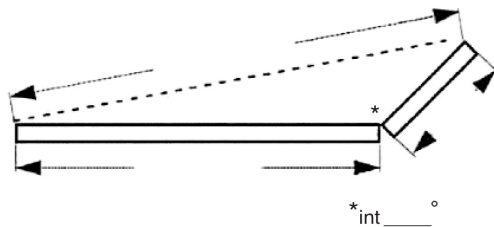

Bow Bay Pole
 160° - 175°
 Jacking Kit

Small Bay Pole
 136° - 170°
 Jacking Kit

Large Bay Pole
 120° - 135°
 Jacking Kit

Extra Large Pole
 90° EXT - 90° INT
 Jacking Kit

CILL TYPE

85mm

150mm

165mm

180mm

Reinf Cill

Cill Horn + mm

ALL DIMENSIONS TO INSIDE FACE OF FRAME - ALL ANGLES TO BE INTERNAL

Bay 1

Bay 5

Bay 2

Bay 6

Bay 3

Bay 7

Bay 4

Bay 8

Note: Please ensure that all information and INTERNAL DIMENSIONS are provided, this will ensure orders are processed without delay. Details of the Windows/Doors that go with this bay plan must be entered on our official order form.