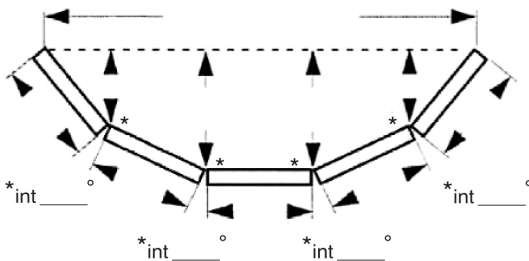

Bow Bay Pole
 160° - 175°
 Jacking Kit

Small Bay Pole
 136° - 170°
 Jacking Kit

Large Bay Pole
 120° - 135°
 Jacking Kit

Extra Large Pole
 90° EXT - 90° INT
 Jacking Kit

CILL TYPE

85mm

150mm

165mm

180mm

Reinf Cill

Cill Horn + mm

ALL DIMENSIONS TO INSIDE FACE OF FRAME - ALL ANGLES TO BE INTERNAL

Bay 9

Bay 13

Bay 10

Bay 14

Bay 11

Bay 15 - Plant-on Bay

Bay 12

Bay 16 - Plant-on Bay

Note: Please ensure that all information and INTERNAL DIMENSIONS are provided, this will ensure orders are processed without delay. Details of the Windows/Doors that go with this bay plan must be entered on our official order form.