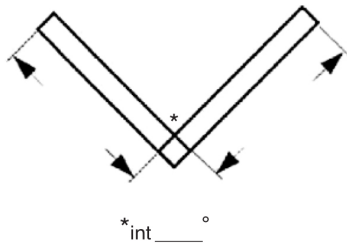

Park Glass

LINEAR BAY CILL ORDER FORM

CUSTOMER DETAILS

REF

REQ

Delivery Address
(If different from invoice address)

BAY POLE TYPE

Fixed Angle ☐
90° 135° 150°
Jacking Kit ☐

Bow Bay Pole ☐
160° - 175°
Jacking Kit ☐

Small Bay Pole ☐
136° - 170°
Jacking Kit ☐

Large Bay Pole ☐
120° - 135°
Jacking Kit ☐

Extra Large Pole ☐
90° EXT - 90° INT
Jacking Kit ☐

CILL TYPE

85mm ☐

150mm ☐

165mm ☐

180mm ☐

Reinf Cill ☐

Cill Horn + mm

ALL DIMENSIONS TO INSIDE FACE OF FRAME - ALL ANGLES TO BE INTERNAL

Bay 1