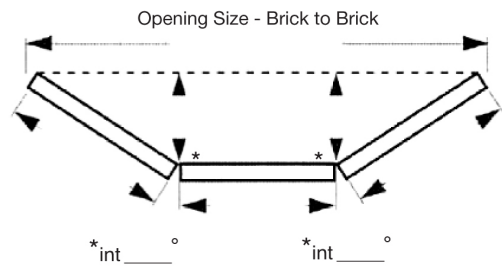

Bow Bay Pole
 160° - 175°
 Jacking Kit

Small Bay Pole
 136° - 170°
 Jacking Kit

Large Bay Pole
 120° - 135°
 Jacking Kit

Extra Large Pole
 90° EXT - 90° INT
 Jacking Kit

CILL TYPE

85mm

150mm

165mm

180mm

Reinf Cill

Cill Horn + mm

ALL DIMENSIONS TO INSIDE FACE OF FRAME - ALL ANGLES TO BE INTERNAL

Bay 9

Bay 13

Bay 10

Bay 14

Bay 11

Bay 15 - Plant-on Bay

Bay 12

Bay 16 - Plant-on Bay

Note: Please ensure that all information and INTERNAL DIMENSIONS are provided, this will ensure orders are processed without delay. Details of the Windows/Doors that go with this bay plan must be entered on our official order form.