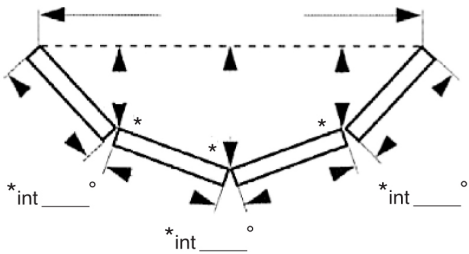

Bow Bay Pole
 160° - 175°
 Jacking Kit

Small Bay Pole
 136° - 170°
 Jacking Kit

Large Bay Pole
 120° - 135°
 Jacking Kit

Extra Large Pole
 90° EXT - 90° INT
 Jacking Kit

CILL TYPE

85mm

150mm

165mm

180mm

Reinf Cill

Cill Horn + mm

ALL DIMENSIONS TO INSIDE FACE OF FRAME - ALL ANGLES TO BE INTERNAL

Bay 9

Bay 13

Bay 10

Bay 14

Bay 11

Bay 15 - Plant-on Bay

Bay 12

Bay 16 - Plant-on Bay

Note: Please ensure that all information and INTERNAL DIMENSIONS are provided, this will ensure orders are processed without delay. Details of the Windows/Doors that go with this bay plan must be entered on our official order form.