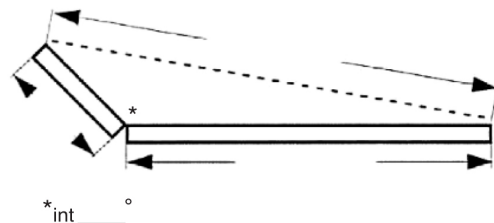

Bow Bay Pole
 160° - 175°
 Jacking Kit

Small Bay Pole
 136° - 170°
 Jacking Kit

Large Bay Pole
 120° - 135°
 Jacking Kit

Extra Large Pole
 90° EXT - 90° INT
 Jacking Kit

CILL TYPE

85mm

150mm

165mm

180mm

Reinf Cill

Cill Horn + mm

ALL DIMENSIONS TO INSIDE FACE OF FRAME - ALL ANGLES TO BE INTERNAL

Bay 1

Bay 5

Bay 2

Bay 6

Bay 3

Bay 7

Bay 4

Bay 8

Note: Please ensure that all information and INTERNAL DIMENSIONS are provided, this will ensure orders are processed without delay. Details of the Windows/Doors that go with this bay plan must be entered on our official order form.