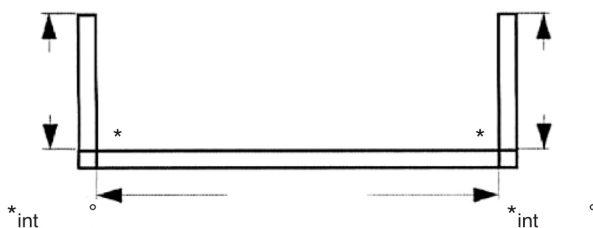

Bow Bay Pole
 160° - 175°
 Jacking Kit

Small Bay Pole
 136° - 170°
 Jacking Kit

Large Bay Pole
 120° - 135°
 Jacking Kit

Extra Large Pole
 90° EXT - 90° INT
 Jacking Kit

CILL TYPE

85mm

150mm

165mm

180mm

Reinf Cill

Cill Horn + mm

ALL DIMENSIONS TO INSIDE FACE OF FRAME - ALL ANGLES TO BE INTERNAL

Bay 1

Bay 5

Bay 2

Bay 6

Bay 3

Bay 7

Bay 4

Bay 8

Note: Please ensure that all information and INTERNAL DIMENSIONS are provided, this will ensure orders are processed without delay. Details of the Windows/Doors that go with this bay plan must be entered on our official order form.

Park Glass

LINIAR BAY CILL ORDER FORM

CUSTOMER DETAILS

REF

REQ

Delivery Address
 (If different from invoice address)

BAY POLE TYPE

Fixed Angle
 90° 135° 150°
 Jacking Kit