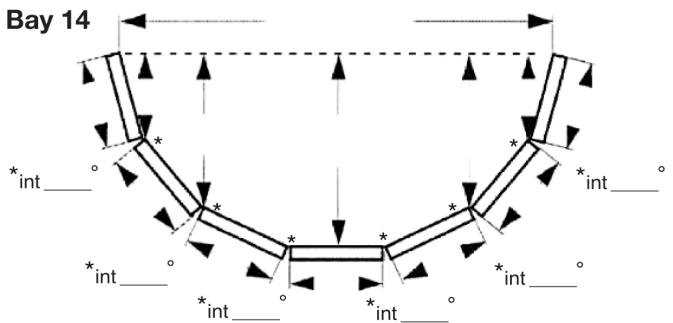

Bow Bay Pole
 160° - 175°
 Jacking Kit

Small Bay Pole
 136° - 170°
 Jacking Kit

Large Bay Pole
 120° - 135°
 Jacking Kit

Extra Large Pole
 90° EXT - 90° INT
 Jacking Kit

CILL TYPE

85mm

150mm

165mm

180mm

Reinf Cill

Cill Horn + mm

ALL DIMENSIONS TO INSIDE FACE OF FRAME - ALL ANGLES TO BE INTERNAL

Bay 9

Bay 13

Bay 10

Bay 14

Bay 11

Bay 15 - Plant-on Bay

Bay 12

Bay 16 - Plant-on Bay

Note: Please ensure that all information and INTERNAL DIMENSIONS are provided, this will ensure orders are processed without delay. Details of the Windows/Doors that go with this bay plan must be entered on our official order form.