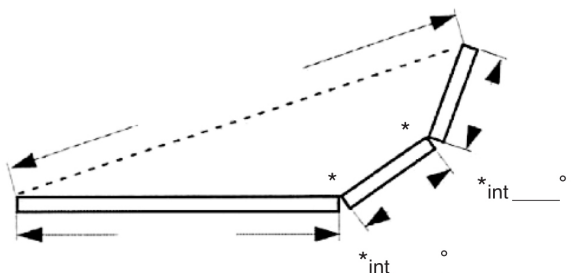

Bay 3

Bay 7

Bay 4

Bay 8

Note: Please ensure that all information and INTERNAL DIMENSIONS are provided, this will ensure orders are processed without delay. Details of the Windows/Doors that go with this bay plan must be entered on our official order form.

Park Glass

LINIAR BAY CILL ORDER FORM

CUSTOMER DETAILS

REF

REQ

Delivery Address
 (If different from invoice address)

BAY POLE TYPE

Fixed Angle
 90° 135° 150°
 Jacking Kit