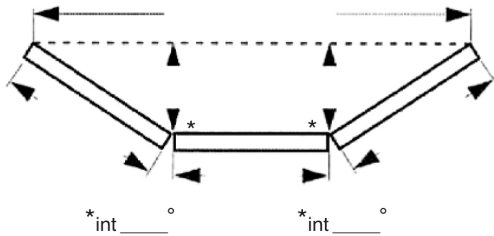

Park Glass

LINIAR BAY CILL ORDER FORM

CUSTOMER DETAILS

REF

REQ

Delivery Address
(If different from invoice address)

BAY POLE TYPE

Fixed Angle ☐
90° 135° 150°
Jacking Kit ☐

Bow Bay Pole ☐
160° - 175°
Jacking Kit ☐

Small Bay Pole ☐
136° - 170°
Jacking Kit ☐

Large Bay Pole ☐
120° - 135°
Jacking Kit ☐

Extra Large Pole ☐
90° EXT - 90° INT
Jacking Kit ☐

CILL TYPE

85mm ☐

150mm ☐

165mm ☐

180mm ☐

Reinf Cill ☐

Cill Horn + mm

ALL DIMENSIONS TO INSIDE FACE OF FRAME - ALL ANGLES TO BE INTERNAL

Bay 9